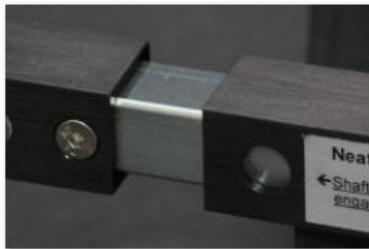

NPD neater powered drinker.jpg