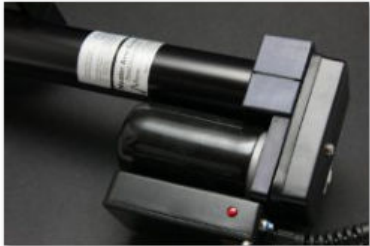

NAS main column.jpg